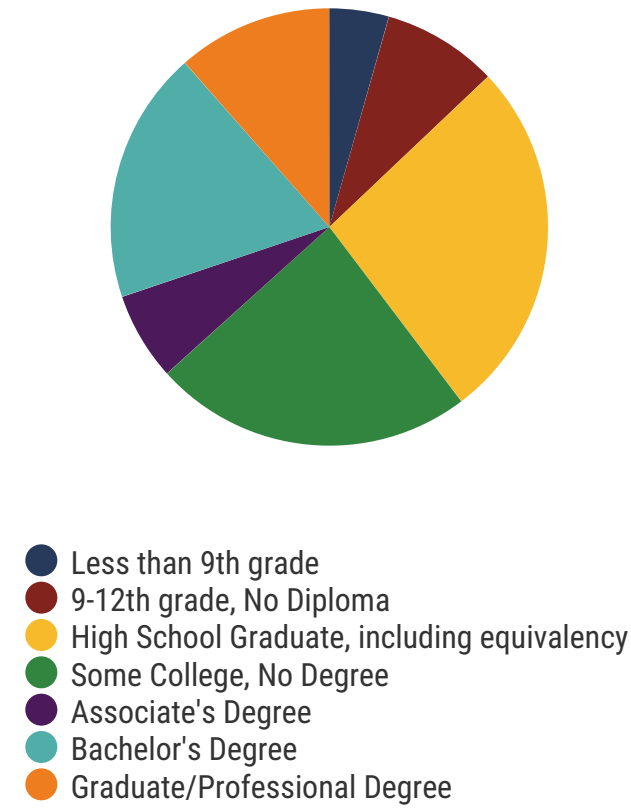

Education Attainment