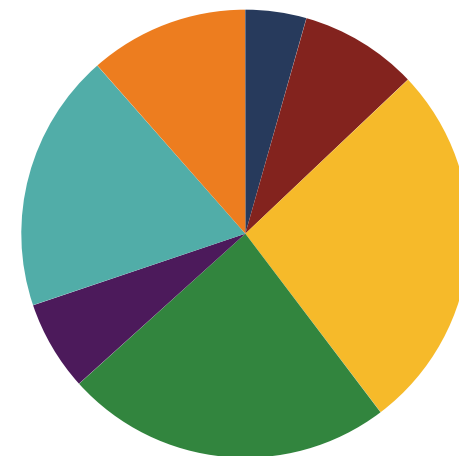

Student Population

Racial Demographics

District 91

Education Attainment

- Less than 9th grade
- 9-12th grade, No Diploma
- High School Graduate, including equivalency
- Some College, No Degree
- Associate's Degree
- Bachelor's Degree
- Graduate/Professional Degree

Racial Demographics