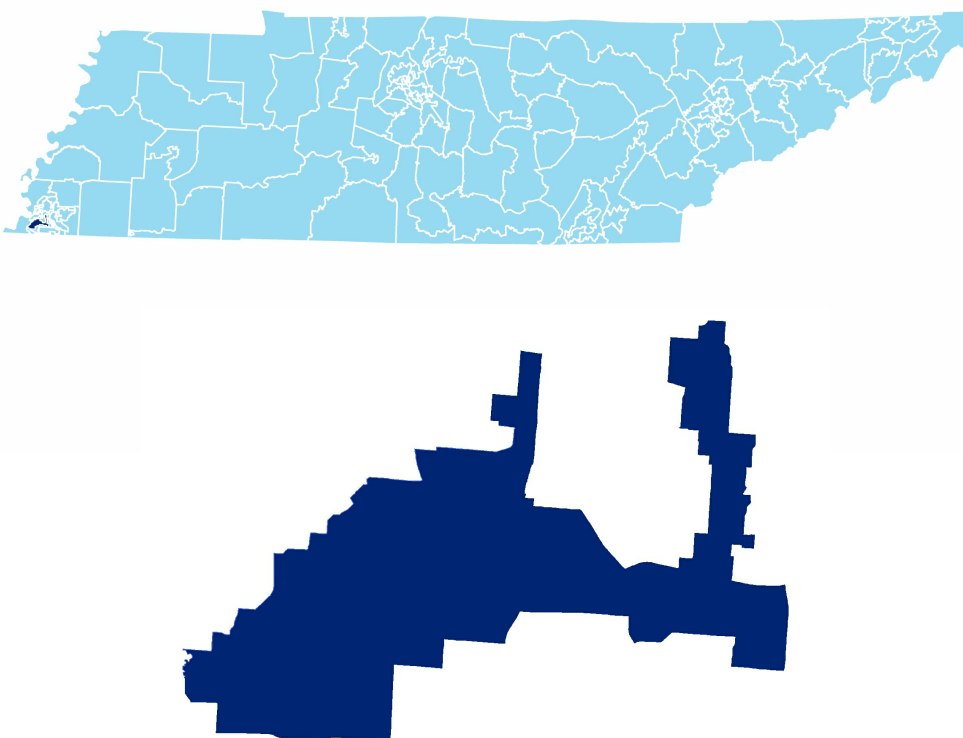

Student Population

Racial Demographics

District 91

Education Attainment

- Less than 9th grade
- 9-12th grade, No Diploma
- High School Graduate, including equivalency
- Some College, No Degree
- Associate's Degree
- Bachelor's Degree
- Graduate/Professional Degree

Racial Demographics