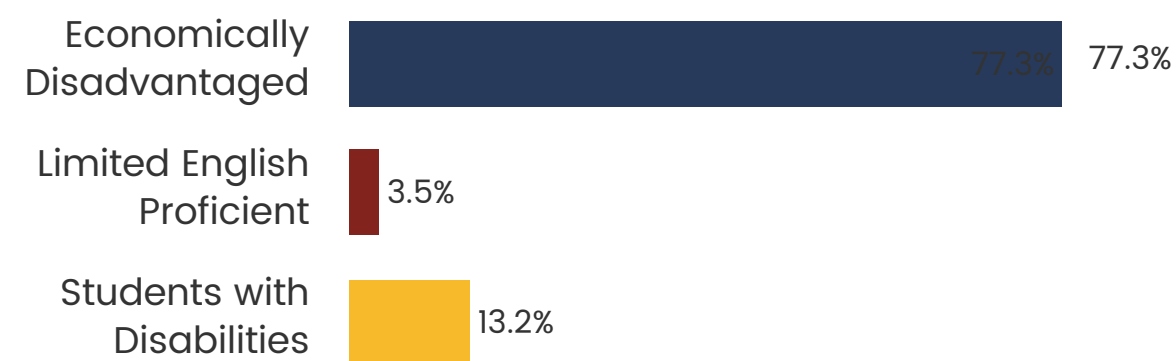

Student Population