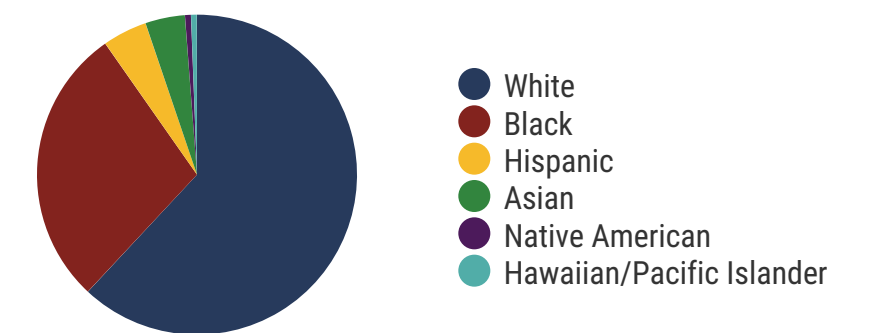

Racial Demographics