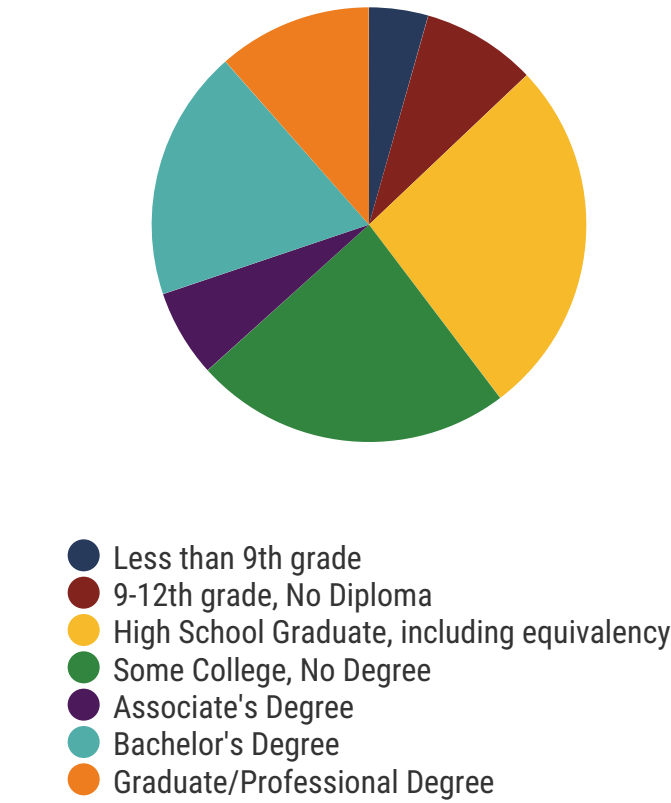

2017 District Designation:

EXEMPLARY

Funding Sources

Student Population

Racial Demographics

District 99

Education Attainment

Bartlett City Schools (5 of 11 Schools)