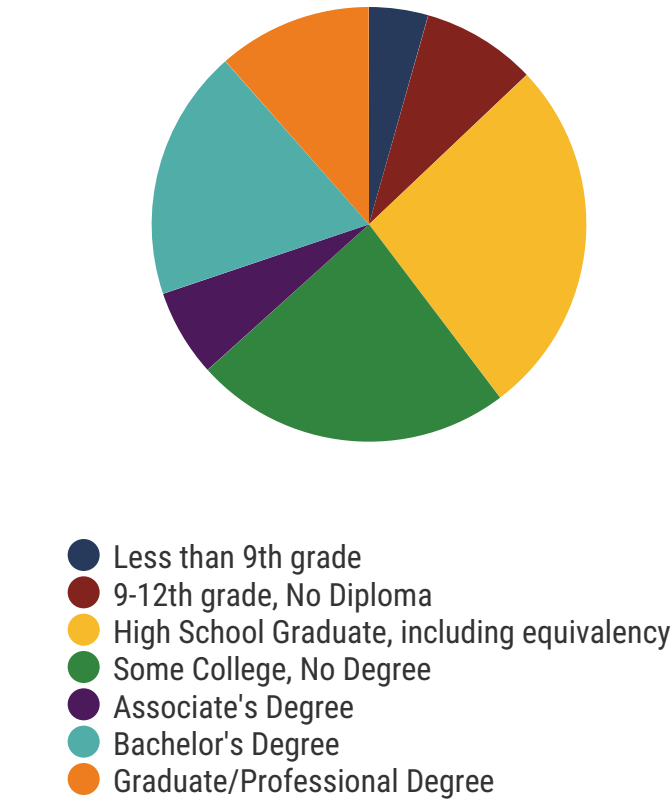

Education Attainment