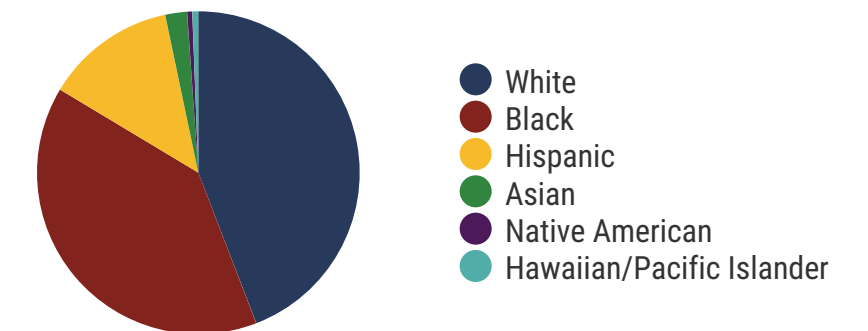

1
 Private Schools
 State Count: 599

2017 District Designation:

ACHIEVING

Funding Sources

Student Population

Racial Demographics

REPRESENTATIVE
 RON LOLLAR

District 99