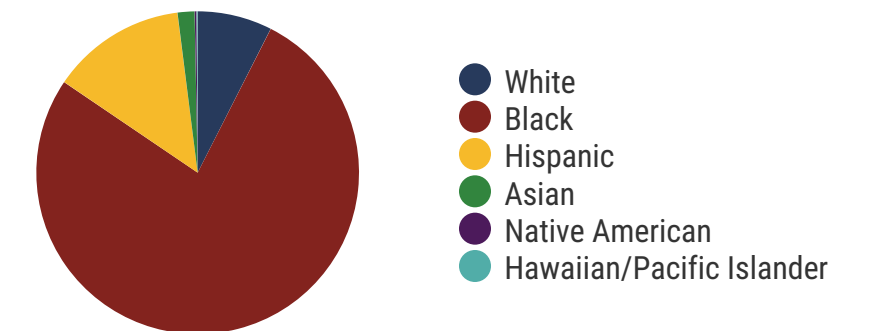

93
 Private Schools
State Count: 599

2017 District Designation:

ACHIEVING

Funding Sources

- Federal
- State
- Local

Student Population

Racial Demographics

- White
- Black
- Hispanic
- Asian
- Native American
- Hawaiian/Pacific Islander