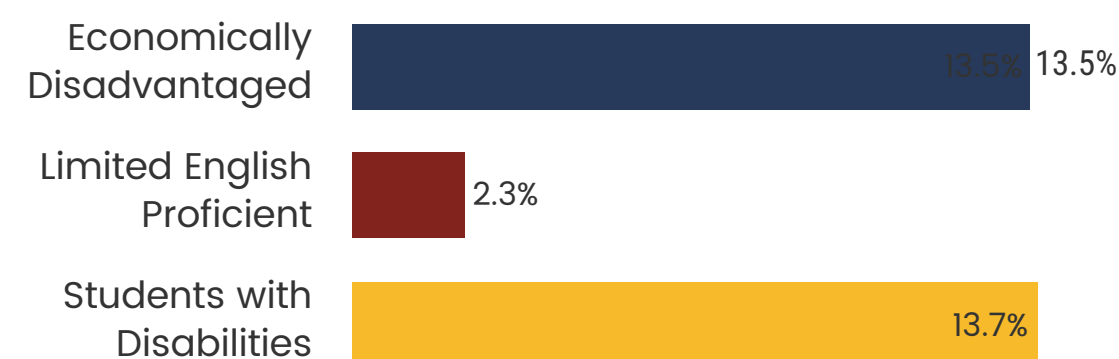

Student Population