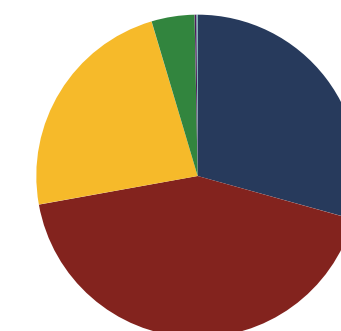

2017 District Designation:

ACHIEVING

Funding Sources

- Federal
- State
- Local

Student Population

Racial Demographics

- White
- Black
- Hispanic
- Asian
- Native American
- Hawaiian/Pacific Islander

REPRESENTATIVE
HAROLD M. LOVE,
JR.