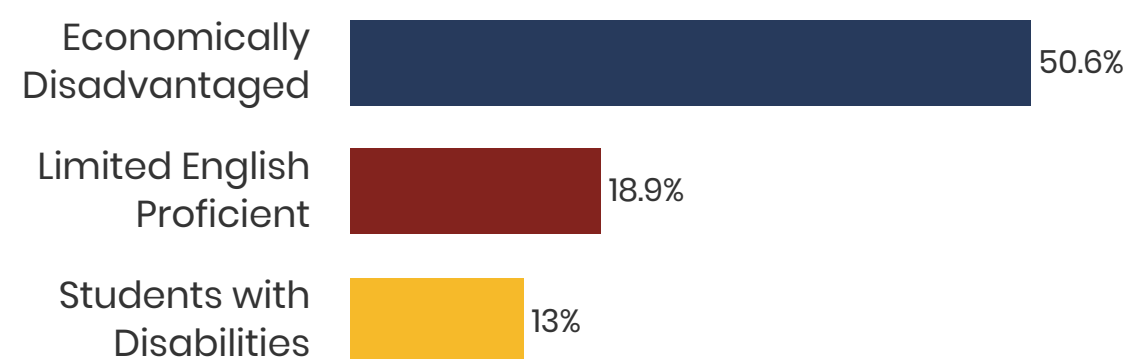

2017 District Designation:

ACHIEVING

Funding Sources

- Federal
- State
- Local

Student Population

Racial Demographics

- White
- Black
- Hispanic
- Asian
- Native American
- Hawaiian/Pacific Islander

REPRESENTATIVE
HAROLD M. LOVE,
JR.