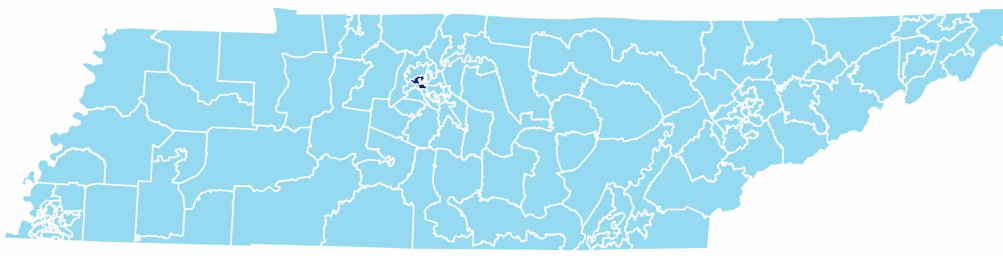

District 58