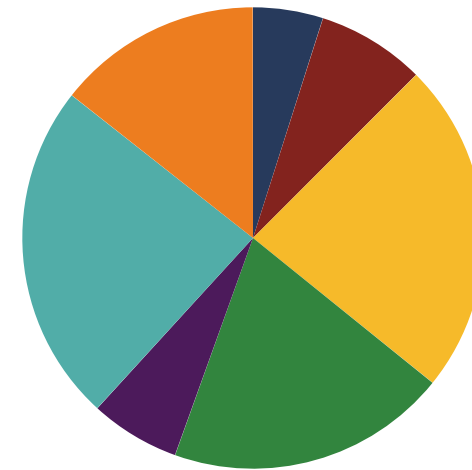

REPRESENTATIVE
 HAROLD M. LOVE,
 JR.

District 58

Education Attainment

- Less than 9th grade
- 9-12th grade, No Diploma
- High School Graduate, including equivalency
- Some College, No Degree
- Associate's Degree
- Bachelor's Degree
- Graduate/Professional Degree