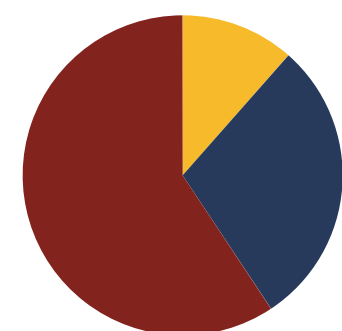

\$11,574
 per pupil expenditure
Statewide: \$9,307

80.3%
 Graduation Rate
State Rate: 89.1%

19
 Average ACT Score
State Average: 20.1

57.8%
 College Going Rate
State Rate: 61.5%

78
 Private Schools
State Count: 599

2017 District Designation:

ACHIEVING

Funding Sources

- Federal
- State
- Local

Student Population

Racial Demographics

- White
- Black
- Hispanic
- Asian
- Native American
- Hawaiian/Pacific Islander

REPRESENTATIVE
HAROLD M. LOVE,
JR.