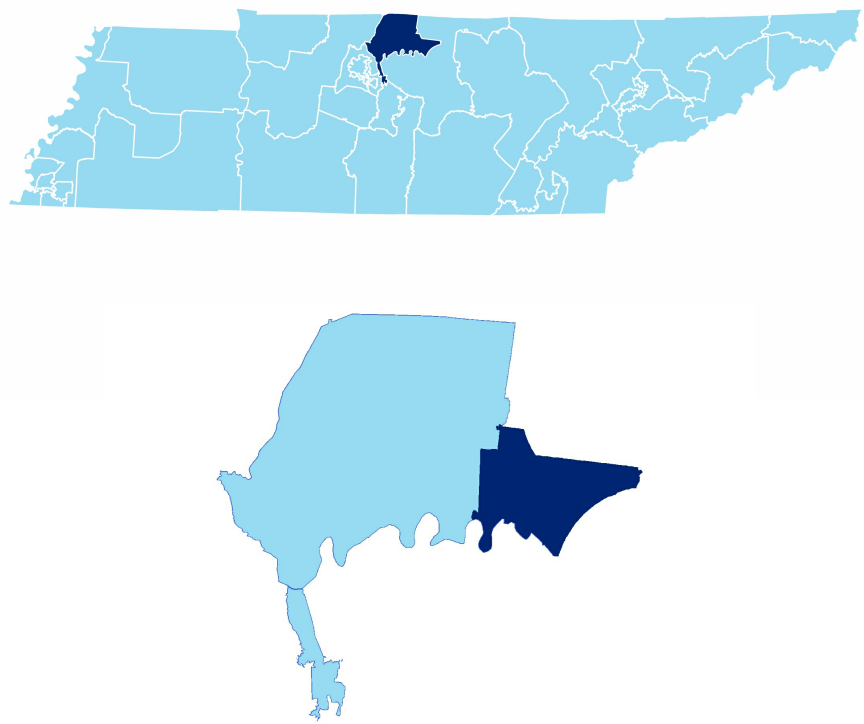

District 18