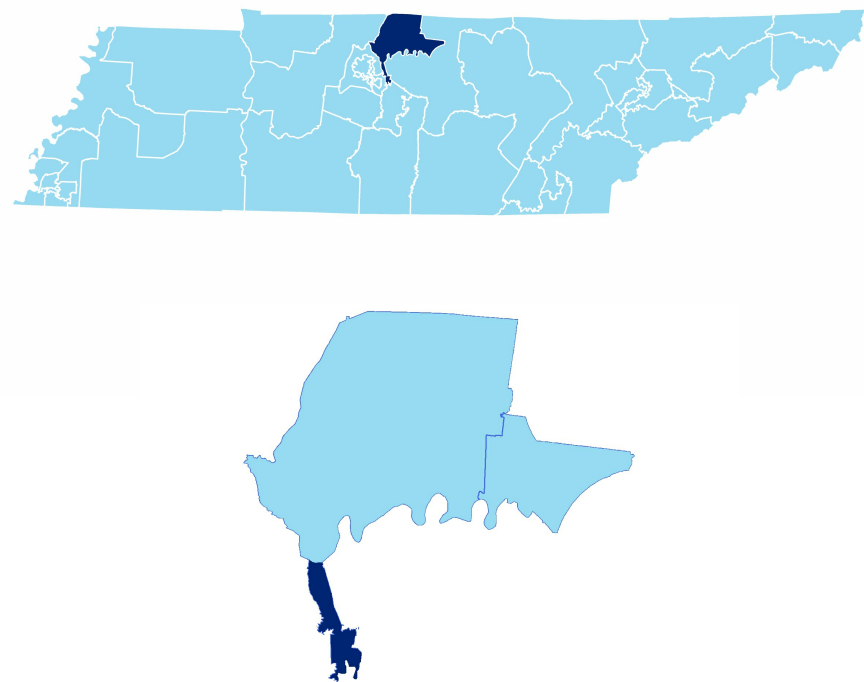

District 18

Education Attainment

- Less than 9th grade
- 9-12th grade, No Diploma
- High School Graduate, including equivalency
- Some College, No Degree
- Associate's Degree
- Bachelor's Degree
- Graduate/Professional Degree

Davidson County Schools (5 of 163 schools)

- Andrew Jackson Elementary
- Dodson Elementary
- DuPont Tyler Middle
- Ruby Major Elementary
- Tulip Grove Elementary

163
Schools

81,857
Average Daily
Membership

- White
- Black
- Hispanic
- Asian
- Native American
- Hawaiian/Pacific Islander

District 18

Education Attainment

Sumner County Schools (49 of 49 schools)

See reverse for list of Sumner County Schools in District 18

0
Private Schools
State Count: 599

Trousdale County Schools

2017 District Designation:

ACHIEVING

Funding Sources

Student Population

Racial Demographics