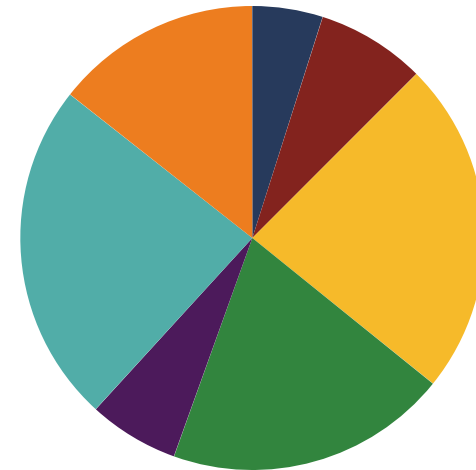

District 18

Education Attainment

- Less than 9th grade
- 9-12th grade, No Diploma
- High School Graduate, including equivalency
- Some College, No Degree
- Associate's Degree
- Bachelor's Degree
- Graduate/Professional Degree

Davidson County Schools (5 of 163 schools)

- Andrew Jackson Elementary
- Dodson Elementary
- DuPont Tyler Middle
- Ruby Major Elementary
- Tulip Grove Elementary

163
Schools

81,857
Average Daily
Membership