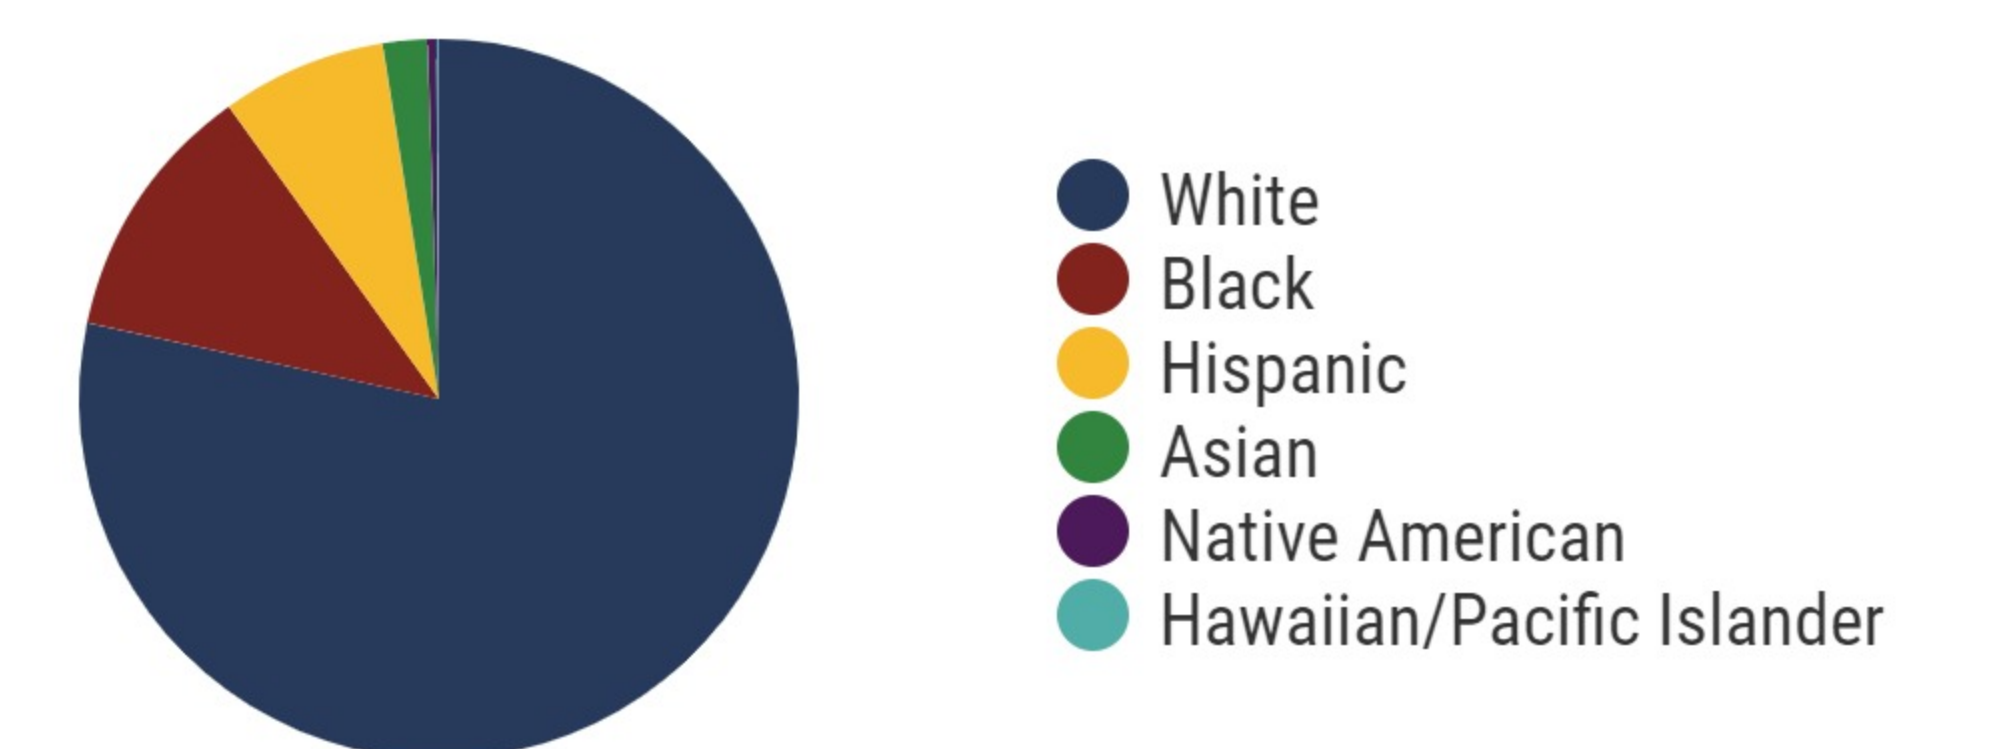

Racial Demographics