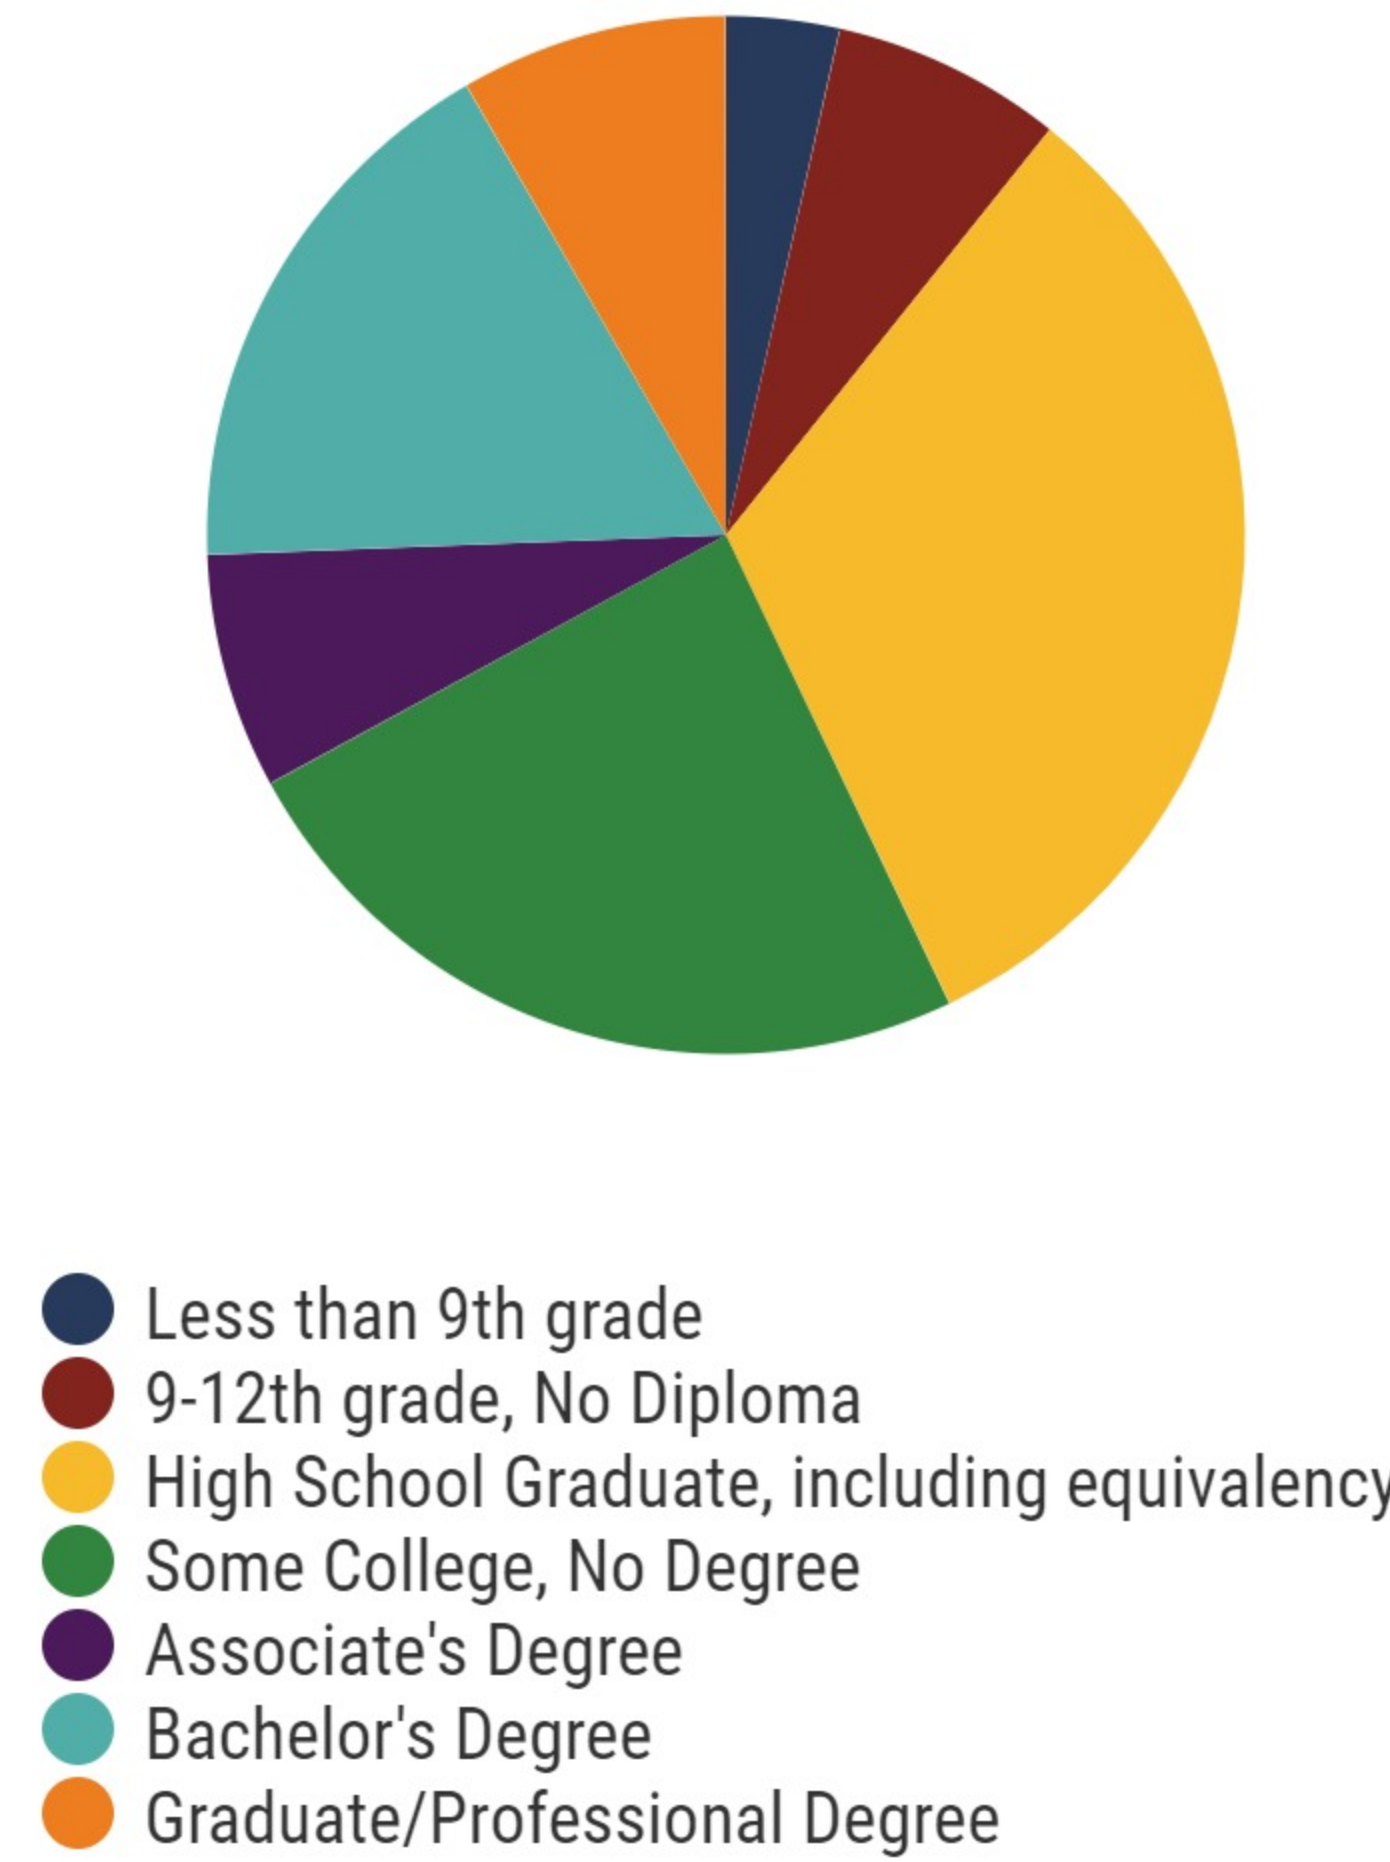

Education Attainment