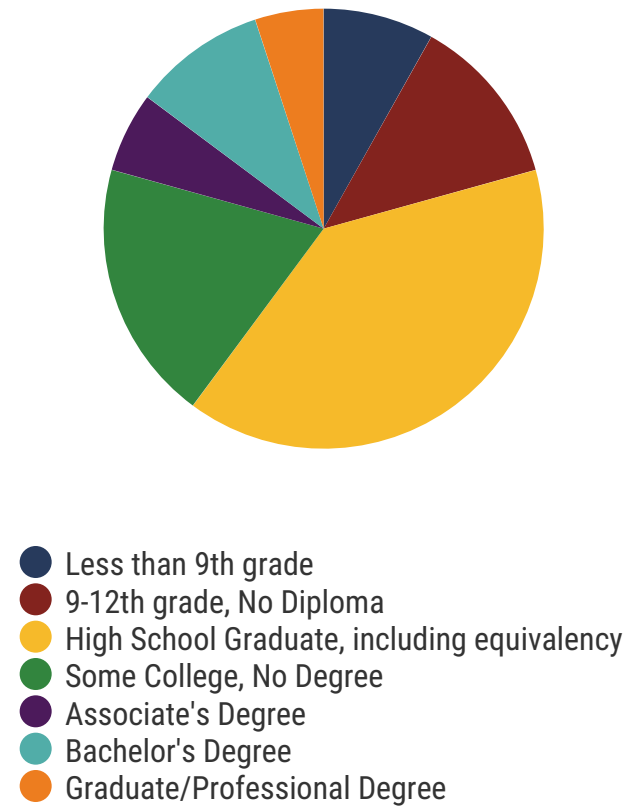

Education Attainment