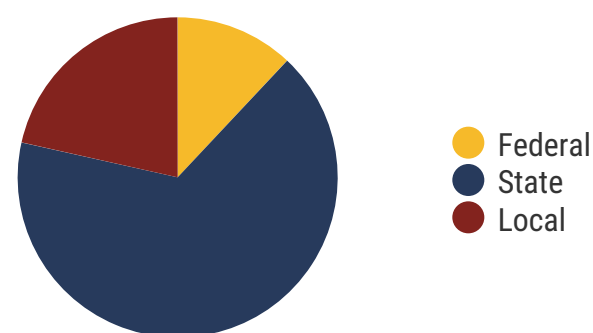

Funding Sources